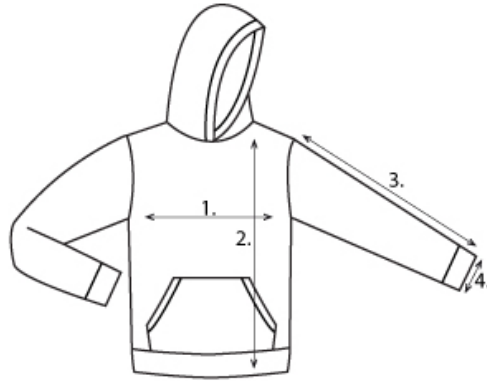

UNISEX HOODIE	XS	S	M	L	XL	2XL
1. Chest Width (cm):	50	52	54	56	58	60
1. Chest Width (in):	19.7	20.5	21.3	22	22.8	23.4
2. Length (cm):	67	69	71	73	75	77
2. Length (in):	26.8	27.5	28.3	29.1	29.9	30.1
3. Sleeve Length (cm):	62	63.5	65	66.5	68	69.5
3. Sleeve Length (in):	24.2	24.8	25.4	26.0	26.6	27.1
4. Cuff Width (cm):	9	9.5	10	10.5	11	12
4. Cuff Width (in):	3.5	3.7	3.9	4.1	4.3	4.7