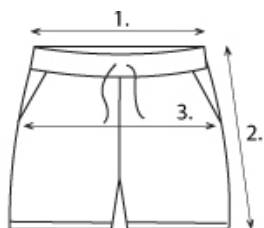

<b>MEN WOOL CREW</b>	<b>XS</b>	<b>S</b>	<b>M</b>	<b>L</b>	<b>XL</b>	<b>2XL</b>
1. Chest Width (cm):	48	50	52	54	56	58
1. Chest Width (in):	18.9	19.7	20.5	21.3	22.0	22.8
2. Length (cm):	64	66	68	70	72	74
2. Length (in):	25.2	26.0	26.8	27.6	28.3	29.1
3. Sleeve Length (cm):	63	64	65	66	67	68
3. Sleeve Length (in):	24.8	25.2	25.6	26.0	26.4	26.8
4. Cuff Width (cm):	7.5	8	8.5	9	9.5	10
4. Cuff Width (in.):	3.0	3.1	3.3	3.5	3.7	3.9

Measurements in cm

UNISEX SHIRT	XS	S	M	L	XL	2XL
1. Chest Width (cm):	50	52	54	56	58	60
1. Chest Width (in):	19.8	20.5	21.2	22	22.6	23.5
2. Length (cm):	72	74	76	78	80	82
2. Length (in):	28.3	29.1	29.9	30.7	31.4	32.2
3. Sleeve Length (cm):	62	63.5	65	66.5	68	69.5
3. Sleeve Length (in):	24.4	25	25.5	26.2	26.8	27.3
4. Cuff Width (cm):	6	6	6	6	6	6
4. Cuff Width (in):	2.4	2.4	2.4	2.4	2.4	2.4

MEN SWEAT SHORTS	XS	S	M	L	XL	2XL
1. Waist Width (cm): ELASTIC	33	35	37	39	41	43
1. Waist Width (in): ELASTIC	13.0	13.8	14.6	15.4	16.1	16.9
2. Length (cm):	43	44	45	46	47	48
2. Length (in):	17.3	17.7	18.1	18.5	18.9	19.3
3. Hip (cm):	50	52	54	56	58	60
3. Hip (in):	19.7	20.5	21.3	22.0	22.8	23.6
4. Waistband Height (cm):	6	6	6	6	6	6
4. Waistband Height (in):	2.4	2.4	2.4	2.4	2.4	2.4

Measurements in cm