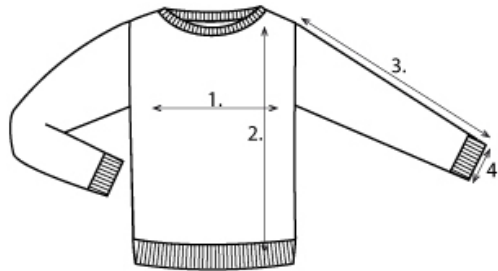

MEN WOOL CREW	XS	S	M	L	XL	2XL
1. Chest Width (cm):	48	50	52	54	56	58
1. Chest Width (in):	18.9	19.7	20.5	21.3	22.0	22.8
2. Length (cm):	64	66	68	70	72	74
2. Length (in):	25.2	26.0	26.8	27.6	28.3	29.1
3. Sleeve Length (cm):	63	64	65	66	67	68
3. Sleeve Length (in):	24.8	25.2	25.6	26.0	26.4	26.8
4. Cuff Width (cm):	7.5	8	8.5	9	9.5	10
4. Cuff Width (in.):	3.0	3.1	3.3	3.5	3.7	3.9

Measurements in cm