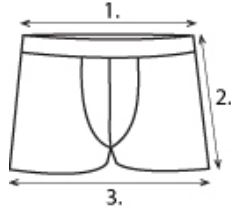

MEN'S BOXER BRIEFS	XS	S	M	L	XL	2XL
1. Waist Width (cm):	30	32	34	36	38	40
1. Waist Width (in):	11.7	12.5	13.3	14.1	14.8	15.6
2. Length (cm):	27.5	28.5	29.5	30.5	31.5	32.5
2. Length (in):	10,7	11,1	11,5	11,9	12,3	12,7
3. Leg to leg (cm):	47	49	51	53	55	57
3. Leg to leg (in):	18.4	19.1	19.9	20.7	21.5	22.3
4. Waistband Height (cm):	3.5	3.5	3.5	3.5	3.5	3.5
4. Waistband Height (in):	1.4	1.4	1.4	1.4	1.4	1.4