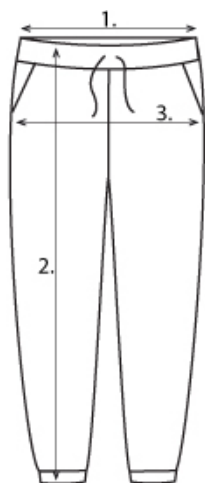

<b>MEN WOOL CREW</b>	<b>XS</b>	<b>S</b>	<b>M</b>	<b>L</b>	<b>XL</b>	<b>2XL</b>
1. Chest Width (cm):	48	50	52	54	56	58
1. Chest Width (in):	18.9	19.7	20.5	21.3	22.0	22.8
2. Length (cm):	64	66	68	70	72	74
2. Length (in):	25.2	26.0	26.8	27.6	28.3	29.1
3. Sleeve Length (cm):	63	64	65	66	67	68
3. Sleeve Length (in):	24.8	25.2	25.6	26.0	26.4	26.8
4. Cuff Width (cm):	7.5	8	8.5	9	9.5	10
4. Cuff Width (in.):	3.0	3.1	3.3	3.5	3.7	3.9

Measurements in cm

UNISEX SHIRT	XS	S	M	L	XL	2XL
1. Chest Width (cm):	50	52	54	56	58	60
1. Chest Width (in):	19.8	20.5	21.2	22	22.6	23.5
2. Length (cm):	72	74	76	78	80	82
2. Length (in):	28.3	29.1	29.9	30.7	31.4	32.2
3. Sleeve Length (cm):	62	63.5	65	66.5	68	69.5
3. Sleeve Length (in):	24.4	25	25.5	26.2	26.8	27.3
4. Cuff Width (cm):	6	6	6	6	6	6
4. Cuff Width (in):	2.4	2.4	2.4	2.4	2.4	2.4

MEN SWEAT SHORTS	XS	S	M	L	XL	2XL
1. Waist Width (cm): ELASTIC	33	35	37	39	41	43
1. Waist Width (in): ELASTIC	13.0	13.8	14.6	15.4	16.1	16.9
2. Length (cm):	43	44	45	46	47	48
2. Length (in):	17.3	17.7	18.1	18.5	18.9	19.3
3. Hip (cm):	50	52	54	56	58	60
3. Hip (in):	19.7	20.5	21.3	22.0	22.8	23.6
4. Waistband Height (cm):	6	6	6	6	6	6
4. Waistband Height (in):	2.4	2.4	2.4	2.4	2.4	2.4

### MEN TWILL SHORTS

	XS	S	M	L	XL	2XL
1. Waist Width (cm): ELASTIC	35	37	39	41	43	45
1. Waist Width (in): ELASTIC	13.8	14.6	15.4	16.1	16.9	17.7
2. Length (cm):	43	44	45	46	47	48
2. Length (in):	16.9	17.3	17.7	18.1	18.5	18.9
3. Hip (cm):	52	54	56	58	60	62
3. Hip (in):	20.5	21.3	22.0	22.8	23.6	24.4
4. Waistband Height (cm):	6	6	6	6	6	6
4. Waistband Height (in):	2.4	2.4	2.4	2.4	2.4	2.4